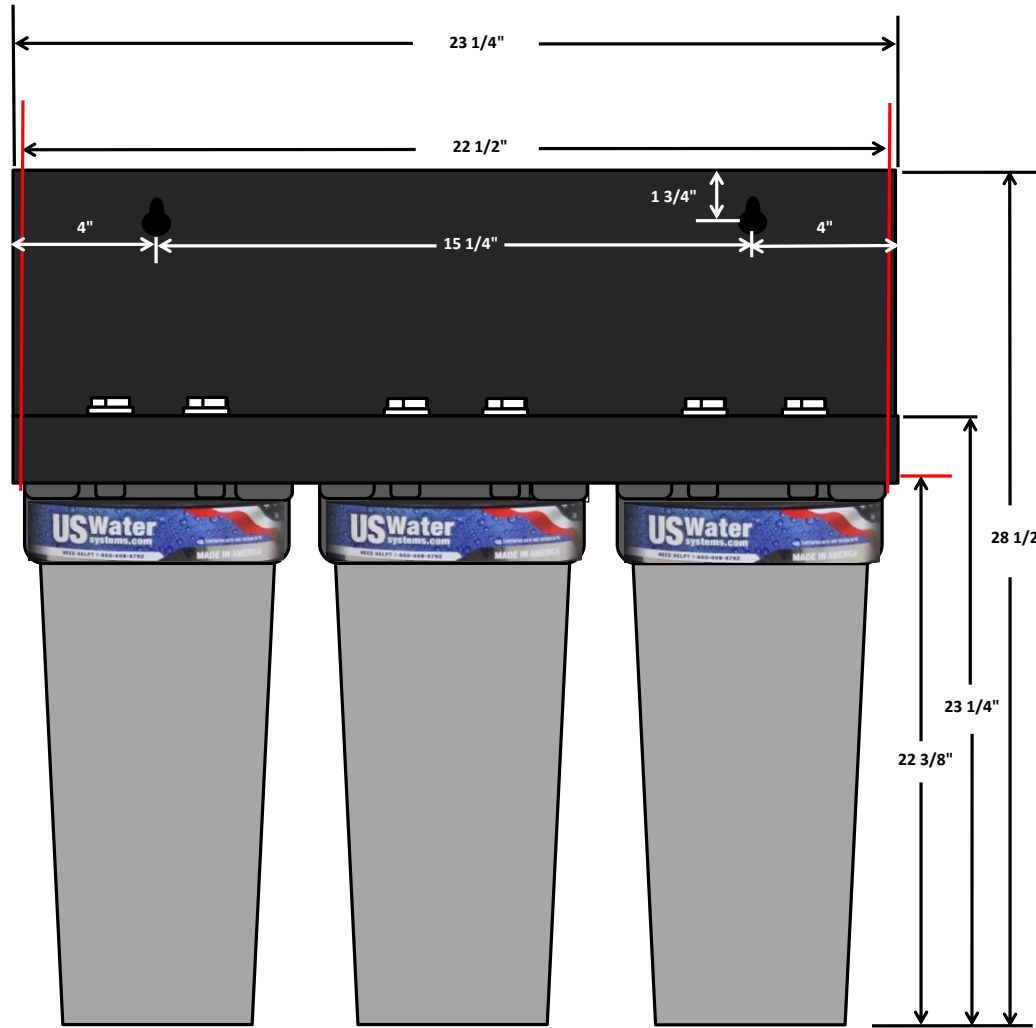

FRONT VIEW

SIDE VIEW

20" Housing